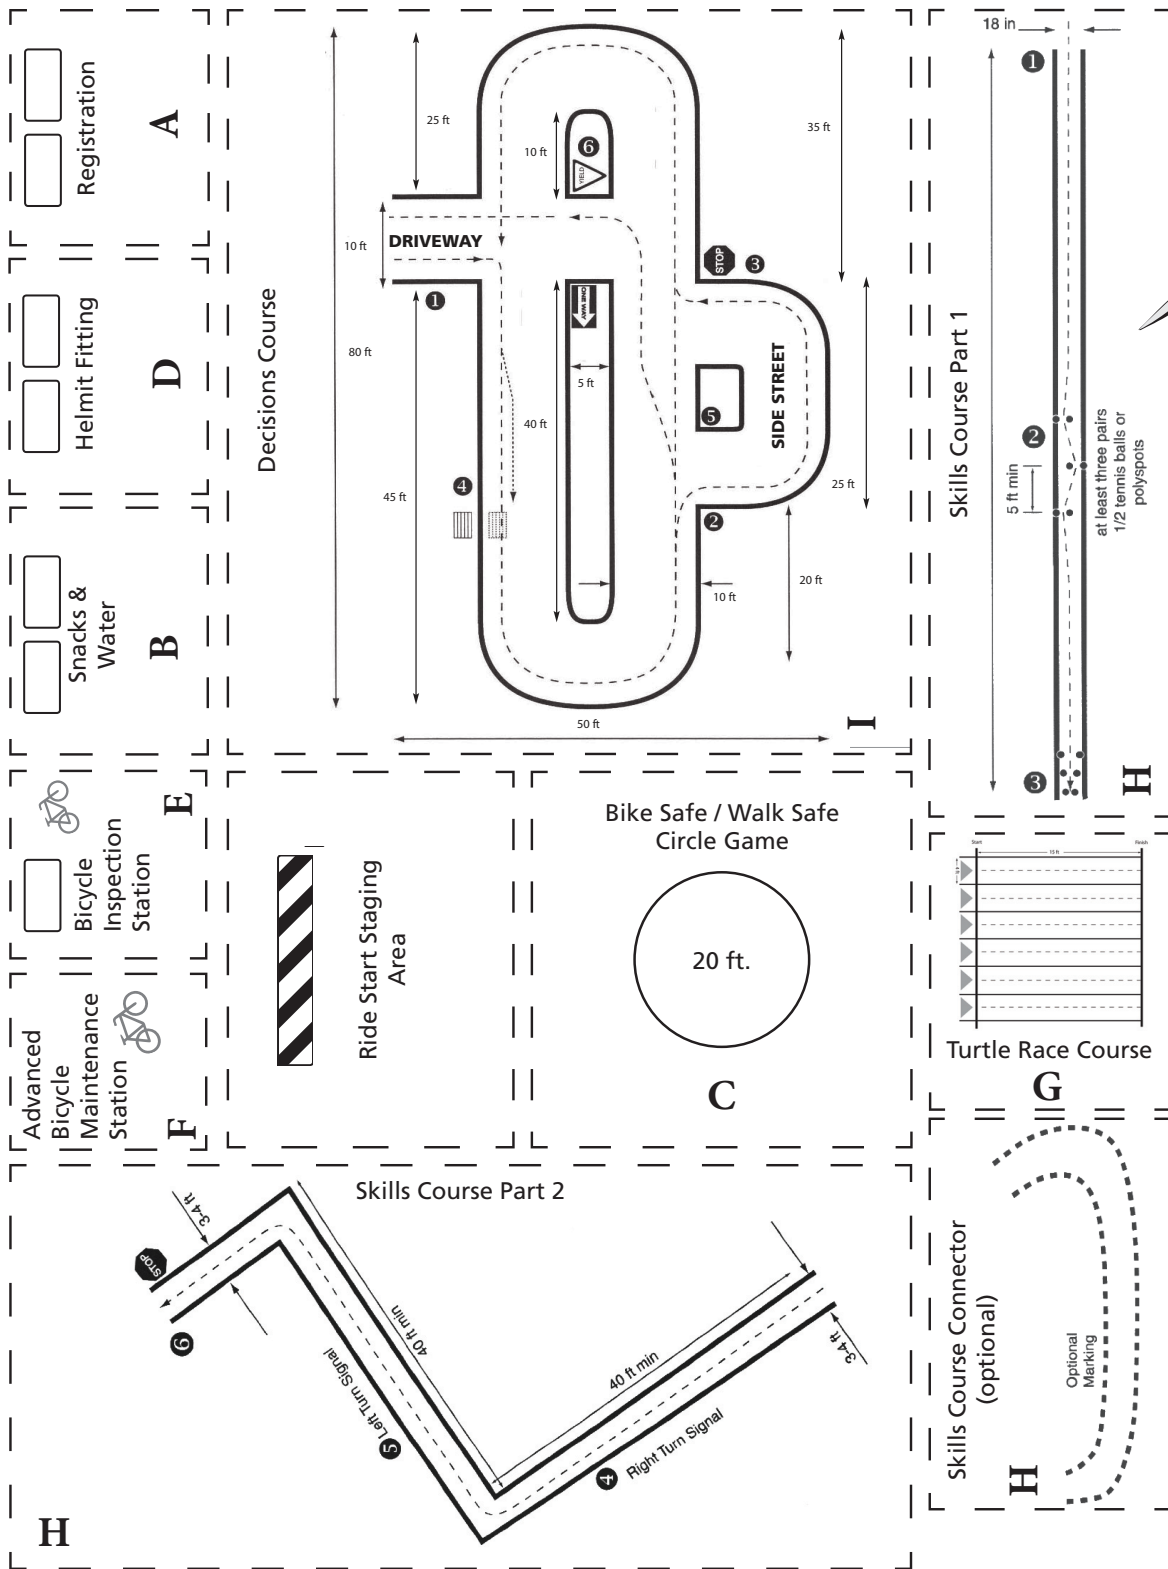

Safety Event Course Cutouts

Page 2

Safety Event Course Cutouts

Page 3

Handouts & Materials

Safety Event Course Cutouts

Page 4

Recommended Minimum Size Safety Event Space
200'x150' approx. (represented by shaded area)

Use this space to along with the cutouts on the previous pages to plan your event layout.

**Handouts &
Materials**