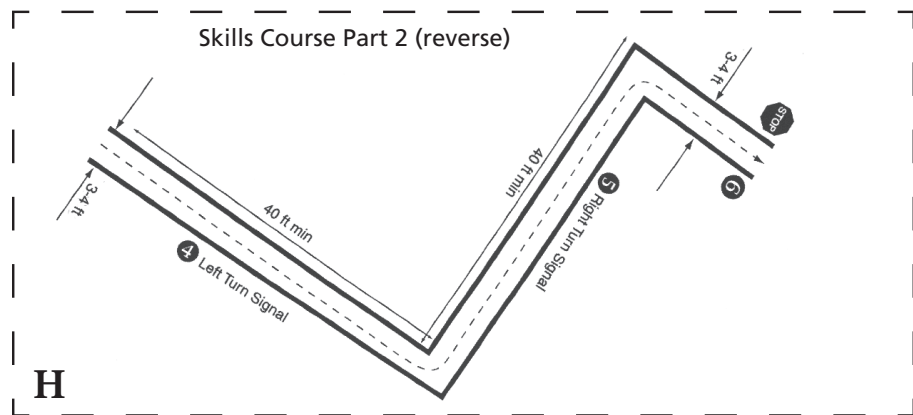

Safety Event Course Cutouts

Page 2

Safety Event Course Cutouts

Page 3

Handouts & Materials

Safety Event Course Cutouts

Page 4

Recommended Minimum Size Safety Event Space
200'x150' approx. (represented by shaded area)

Use this space to along with the cutouts on the previous pages to plan your event layout.

**Handouts &
Materials**