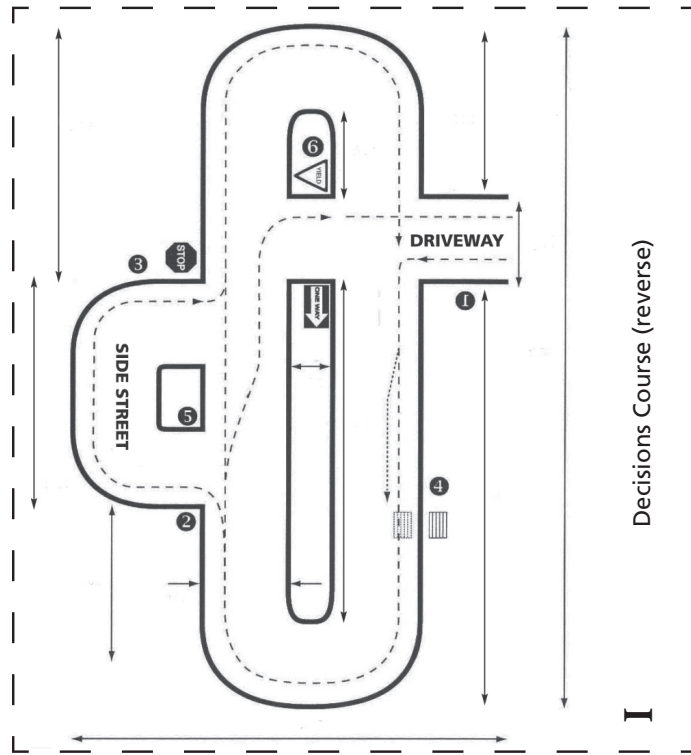

Safety Event Course Cutouts

Page 2

Safety Event Course Cutouts

Page 3

Handouts & Materials

Safety Event Course Cutouts

Page 4

Recommended Minimum Size Safety Event Space
200'x150' approx. (represented by shaded area)

Use this space to along with the cutouts on the previous pages to plan your event layout.

**Handouts &
Materials**